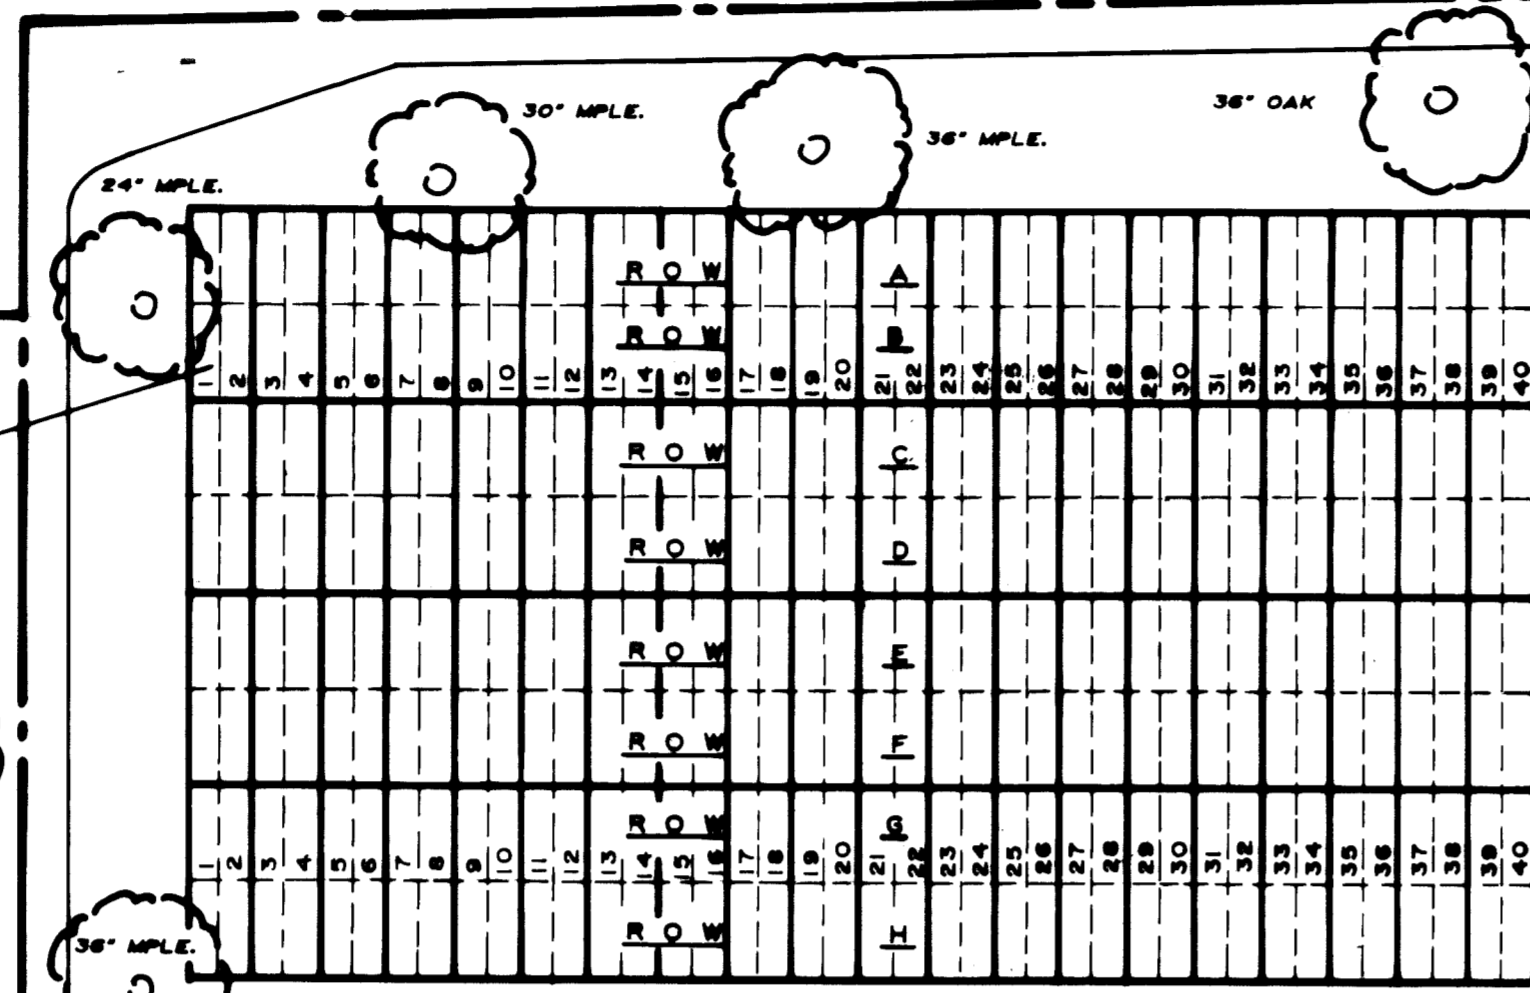

SECTION II

SECTION VI

SECTION V

SECTION I

18\"/>

LOIS V. HARNETT

MICHAEL W. HAYES

SIV PETERSSON HARVEY

CAROLYN E. COOK

SAM FRIEDMAN

**SECTION VII
ELLINGTON CEMETERY**

Scale: 1" = 20'